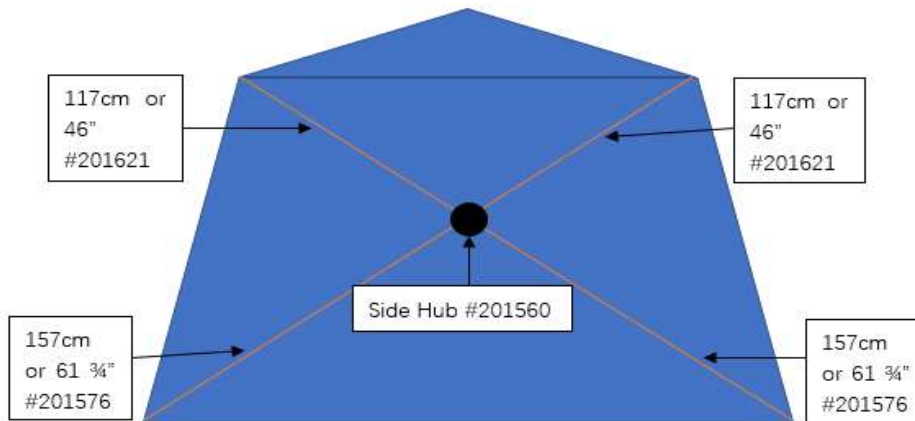

**PRO MONSTER HUB ROD SIZE**

**Door Ends (Both Full Door & Triangle)**

**SIDE DOOR ORANGE COLOR RODS: #201660 (Set of 3) Not Shown**

**35CM\*2 (ONE CROSS BAR, 2 SECONTS); Top of Door Cross Bar**

**56CM\*4,60CM\*2 (TWO VERTICAL BARS, 3 SECONTIONS/BAR), Sides of Door**