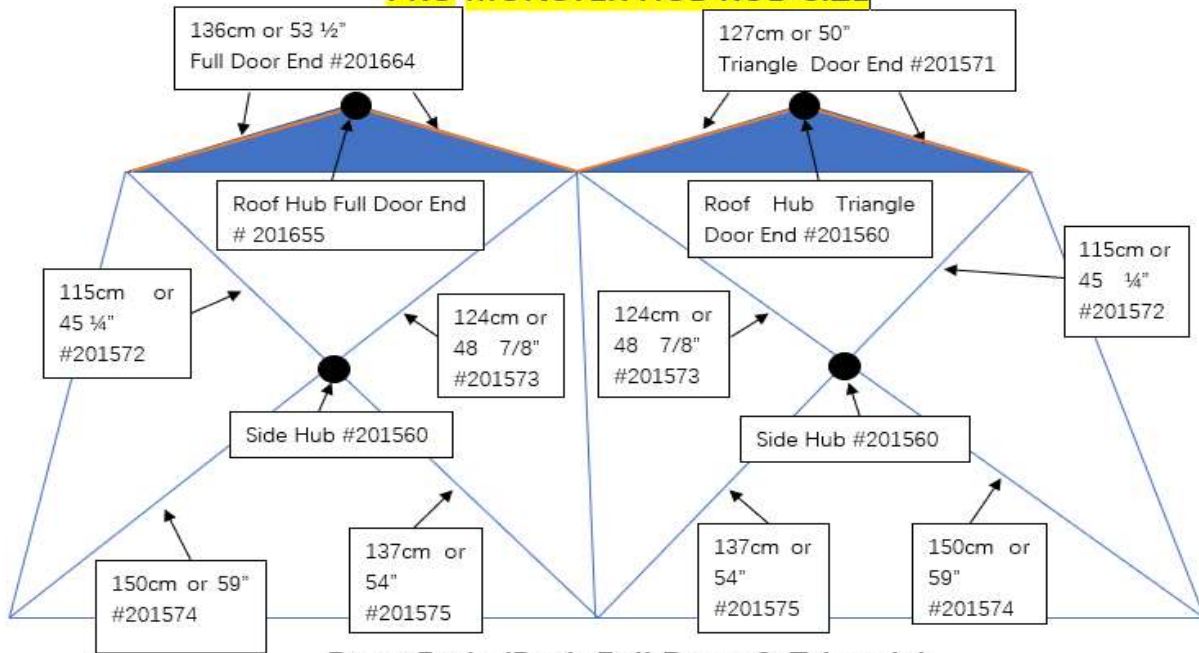

**PRO MONSTER HUB ROD SIZE**

**Door Ends (Both Full Door & Triangle)**

**SIDE DOOR ORANGE COLOR RODS: #201660 (Set of 3) Not Shown**

**35CM\*2 (ONE CROSS BAR, 2 SECONTS); Top of Door Cross Bar**

**56CM\*4,60CM\*2 (TWO VERTICAL BARS, 3 SECONTIONS/BAR), Sides of Door**